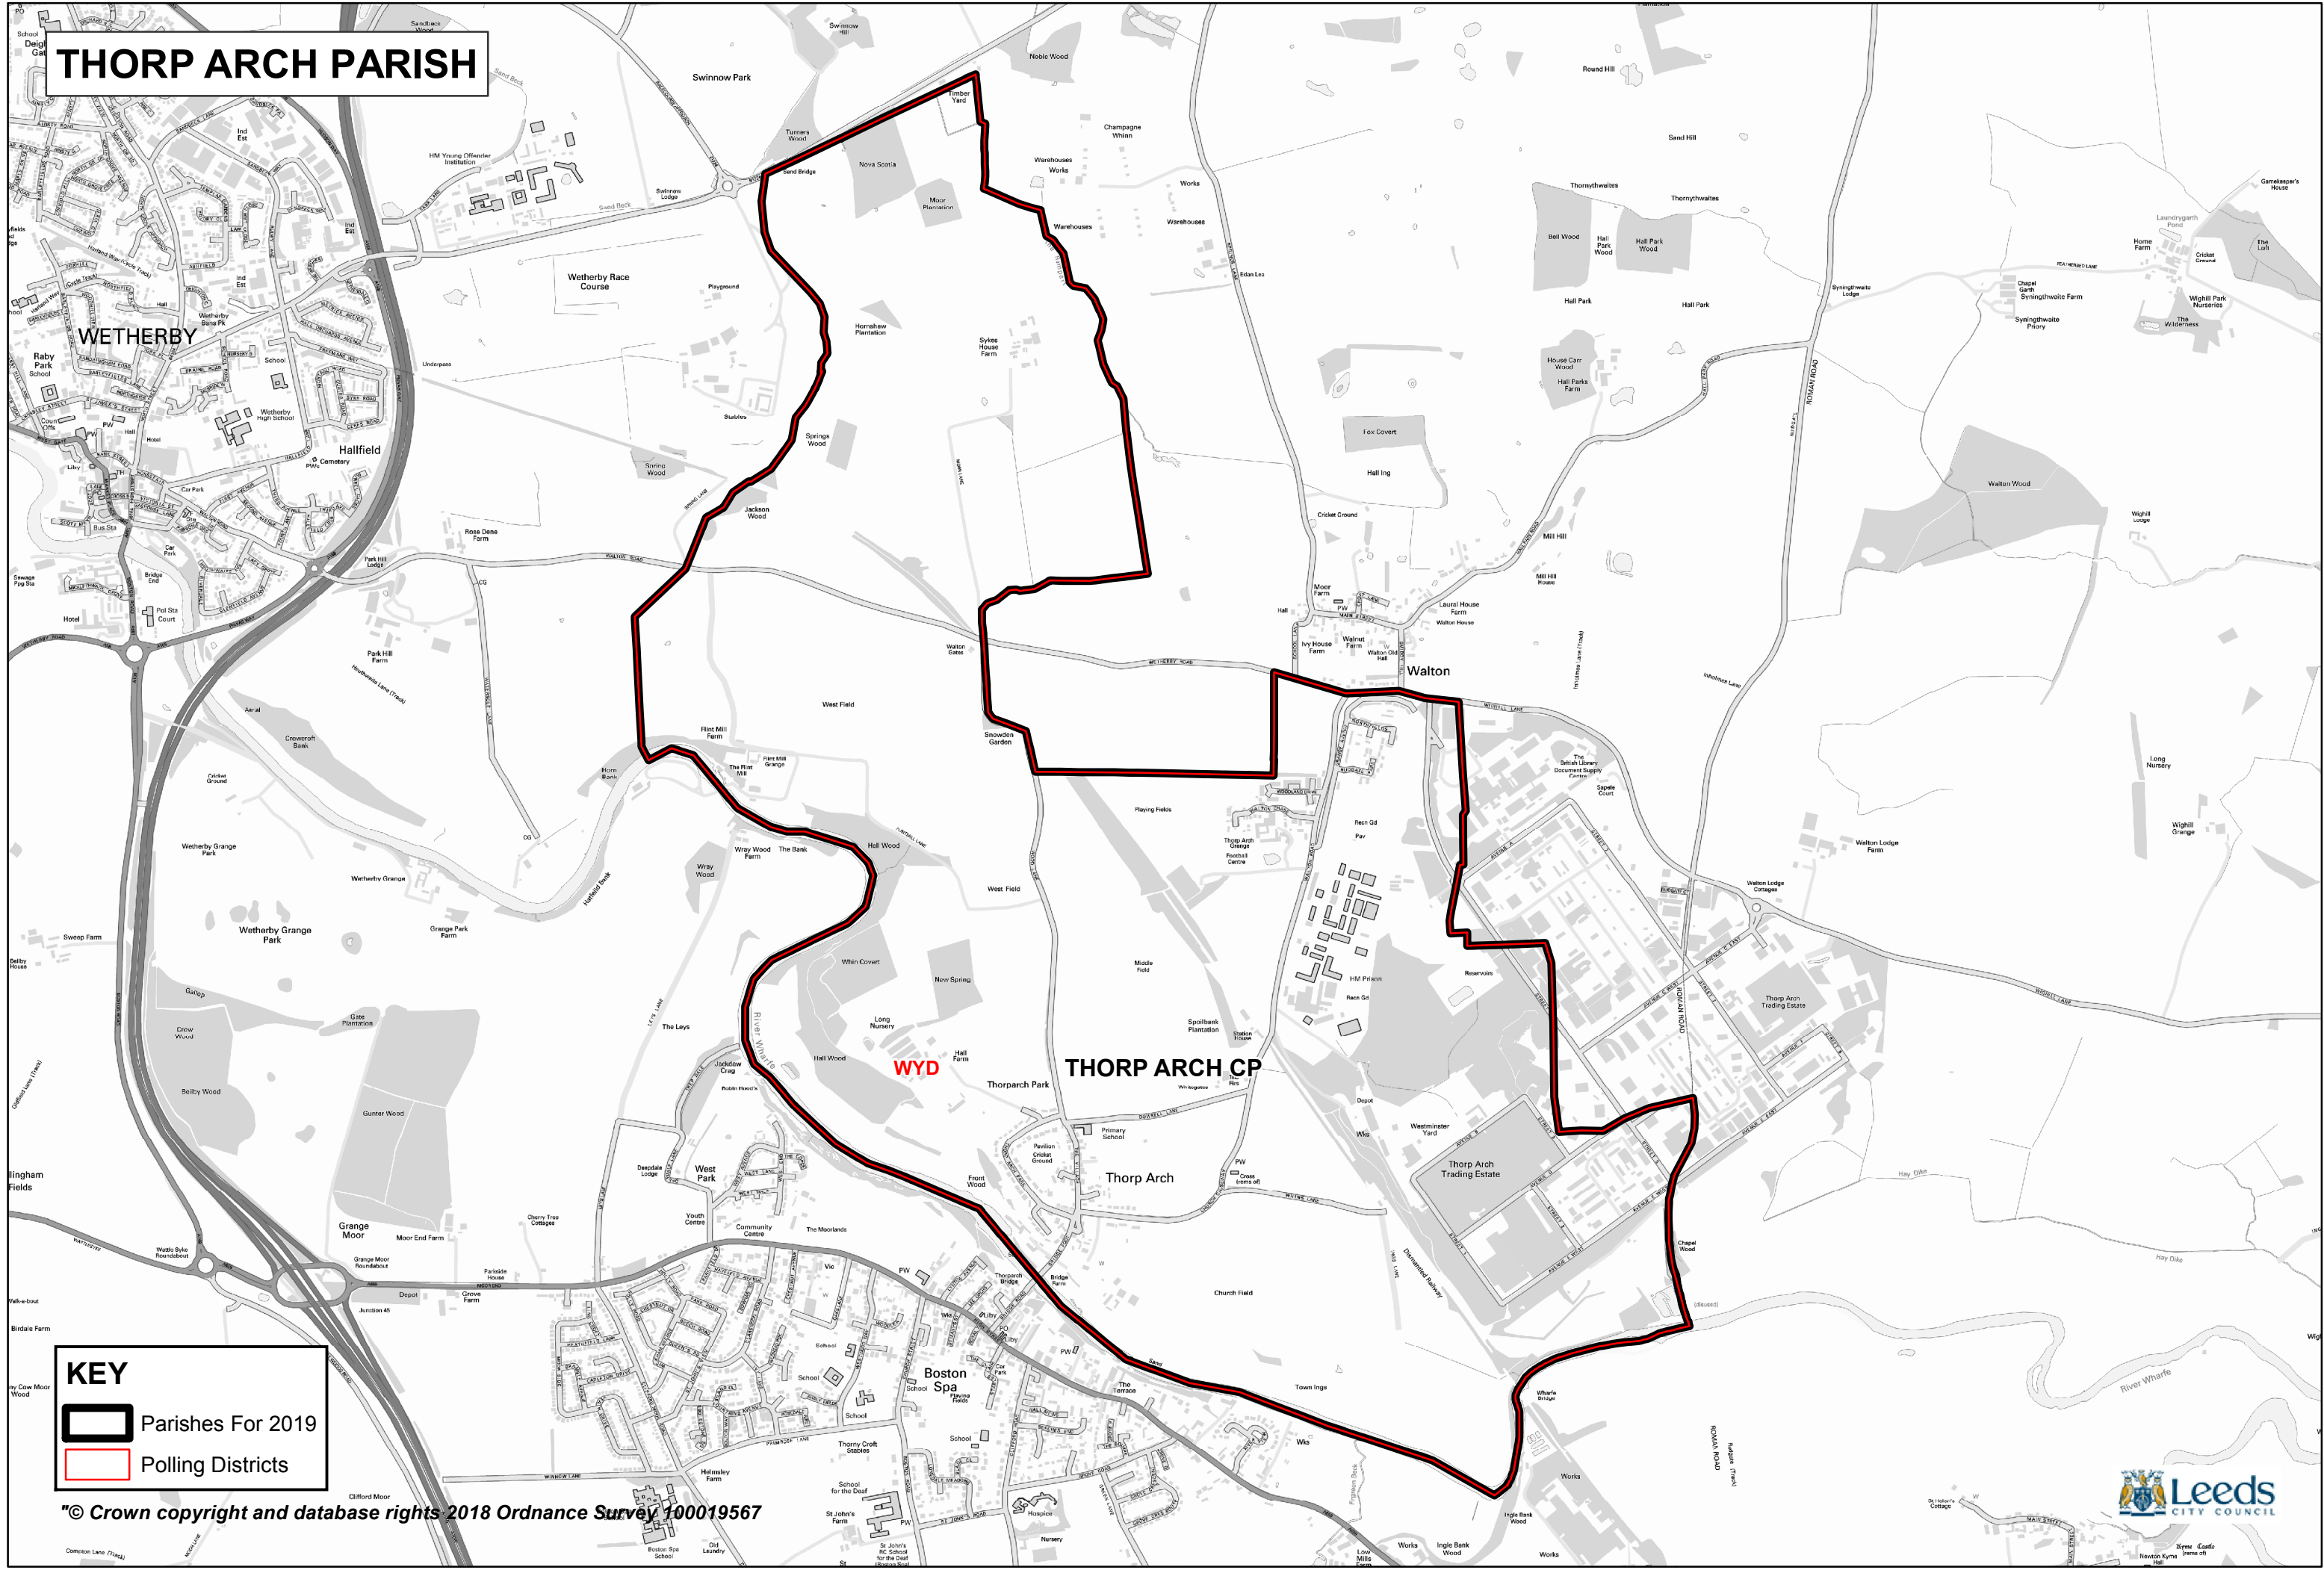

THORP ARCH PARISH

KEY

- Parishes For 2019
- Polling Districts

© Crown copyright and database rights 2018 Ordnance Survey 100019567